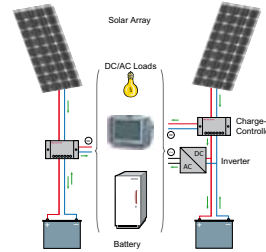

Solar Home System (stand alone)

Solar Home System

SH-13

12.75 Wp solar home system is designed to be power sources for home appliances that suite for gardenhouse.

Approximate energy produced for 4h light per day

Sample Application of Solar Home System

- 1 Lamp

Components

- 1 Solarmodule TGM 12.50 Wp
- Solar Charge Controller CML 05
- Mounting System for Module
- 1 Battery 12V/12Ah
- 1 Energy Saving Lamp 12V/7W